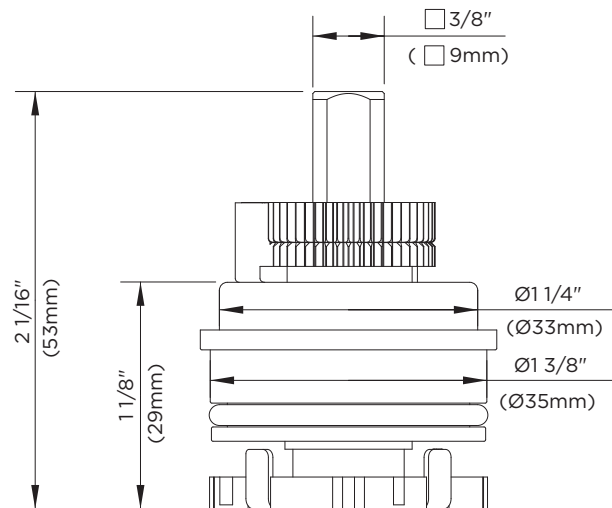

Washerless Cartridge

Features:

- Washerless cartridge
- Anti-Scald capability
- Adjustable temperature limit stop
- Pressure balance design maintains $\pm 3^{\circ}$ F temperature range

Standards & Certifications:

- None

Catalog Numbers:

97-058 Washerless pressure balance cartridge

Prefixes Available:

None

Suffixes Available:

None

Used in Faucet:

GS-303

Washerless PBV valve, IPS with adapters

GS-305

Washerless PBV valve, sweat connectors without adapters

Job Name	
Date	
Model Specified	
Quantity	
Customer	
Contractor	
Architect/engineer