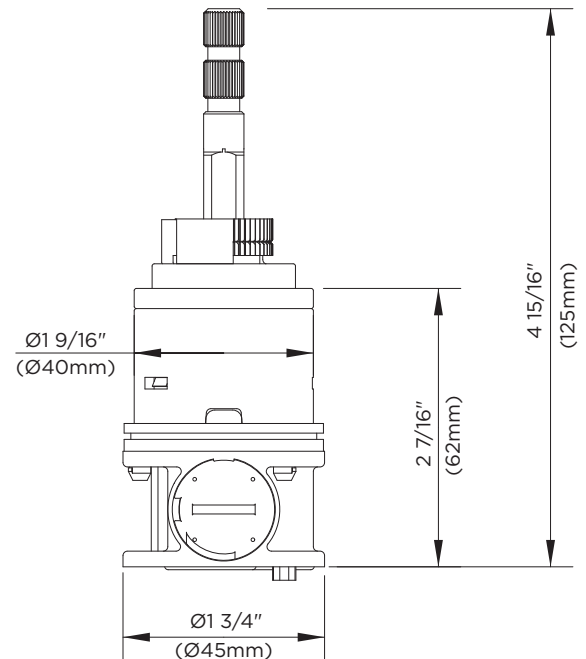

Ceramic Disc Cartridge

Features:

- Ceramic disc cartridge
- Anti-Scald capability
- Adjustable temperature limit stop
- Adjustable volume control
- Instant shut off in the event of hot or cold water failure
- Pressure balance design maintains $\pm 3^{\circ}$ F temperature range

Standards & Certifications:

- None

Catalog Numbers:

97-232 Ceramic disc pressure balance valve cartridge

Prefixes Available:

None

Suffixes Available:

None

Used in Faucet:

GH-305

Ceramic disc cartridge pressure balance valve, with stops

Job Name	
Date	
Model Specified	
Quantity	
Customer	
Contractor	
Architect/engineer