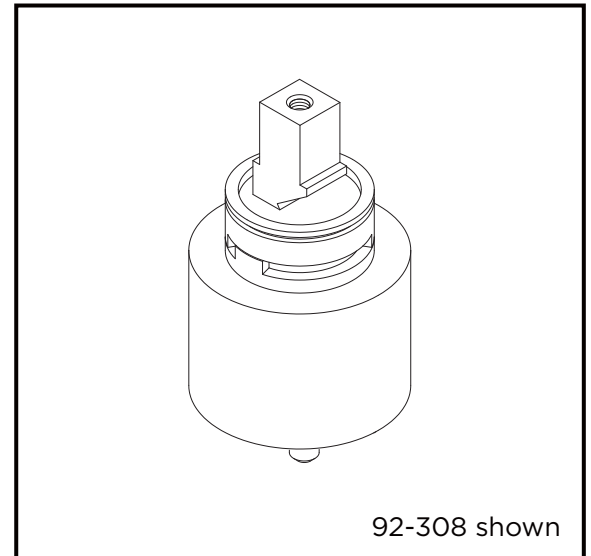

Ceramic Disc Cartridge

Features:

- Ceramic disc cartridge
- 35 mm diameter
- Metal housing
- Meet CA AB 1953 requirements
- Temperature limited stops

Standards & Certifications:

- NSF 61
- CA AB 1953 compliant

Catalog Numbers:

92-308 Ceramic disc cartridge

Prefixes Available:

None

Suffixes Available:

None

Used in Faucet:

- **40-475** Wicher Park pull-down kitchen faucet
- **40-471** Daylene pull-down kitchen faucet
- **40-480** Brianne pull-out kitchen faucet
- **40-490** Abigail pull-out kitchen faucet
- **40-485** Allerton pull-out kitchen faucet
- **40-183** Brianne single handle kitchen faucet
- **40-193** Abigail single handle kitchen faucet
- **40-161** Allerton single handle kitchen faucet
- **40-163** Allerton single handle kitchen faucet
- **40-151** Allerton single handle kitchen faucet
- **40-451** Allerton single handle kitchen faucet
- **40-351** Allerton single handle kitchen faucet

Job Name	
Date	
Model Specified	
Quantity	
Customer	
Contractor	
Architect/engineer