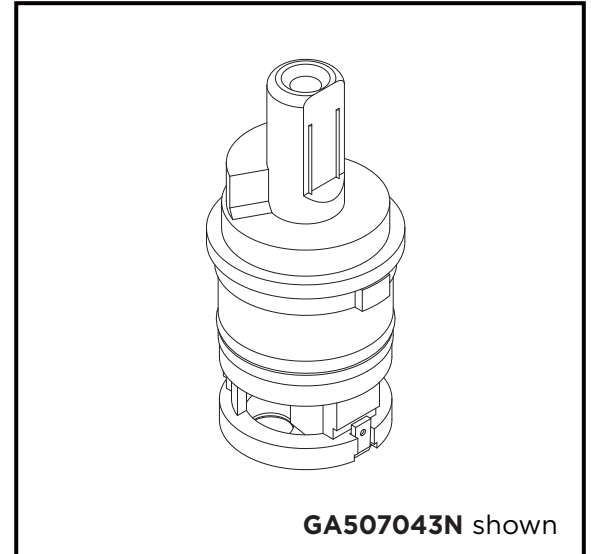

Washerless Cartridge

Features:

- Washerless cartridge
- 20 mm diameter
- Plastic housing with plastic rod
- Meet NSF/ANSI 372 requirements

Standards & Certifications:

- NSF 61
- NSF/ANSI 372 compliant

Catalog Numbers:

GA507043N Washerless cartridge

Prefixes Available:

None

Suffixes Available:

None

Used in Faucet:

GE100430T

Maxwell two handle laundry faucet

Job Name	
Date	
Model Specified	
Quantity	
Customer	
Contractor	
Architect/engineer