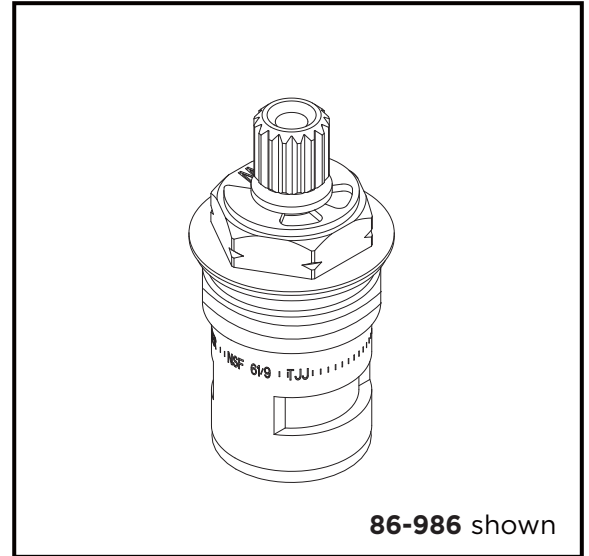

GERBER

86-986 86-987

Ceramic Disc Cartridge

Features:

- Ceramic disc cartridge
- 19 mm diameter
- Metal housing
- Meet CA AB 1953 requirements
- Hot or cold marking separately

Standards & Certifications:

- NSF 61
- CA AB 1953

Catalog Numbers:

1. **86-986** Ceramic disc cartridge cold side
   86-987 Ceramic disc cartridge hot side

Prefixes Available:

None

Suffixes Available:

None

Used in Faucet:

- **43-717** Abigail two handle kitchen faucet
- **43-817** Abigail two handle kitchen faucet
- **52-000** Hardwater two handle kitchen faucet
- **52-010** Hardwater two handle kitchen faucet
- **52-080** Hardwater two handle kitchen faucet
- **42-110** Maxwell two handle kitchen faucet
- **42-111** Maxwell two handle kitchen faucet
- **42-113** Maxwell two handle kitchen faucet
- **42-115** Maxwell two handle kitchen faucet
- **49-262** Brianne bar faucet
- **49-282** Abigail bar faucet

Job Name	
Date	
Model Specified	
Quantity	
Customer	
Contractor	
Architect/engineer	

Gerber Toll Free Technical Support: 888-648-6466
www.gerberonline.com