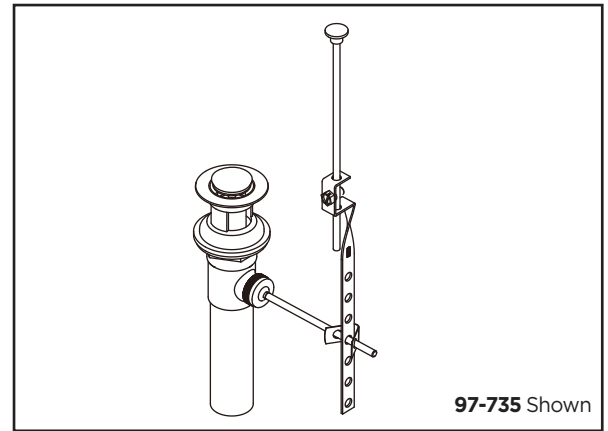

Features:

- Metal pop up drain
- Max deck thickness 2-1/4"
- Vandal proof
- Available in rough brass only

Standards & Certifications:

None

Catalog Numbers:

97-735 Rough brass

Suffixes Available:

None

Job Name	
Date	
Model Specified	
Quantity	
Customer	
Contractor	
Architect/engineer