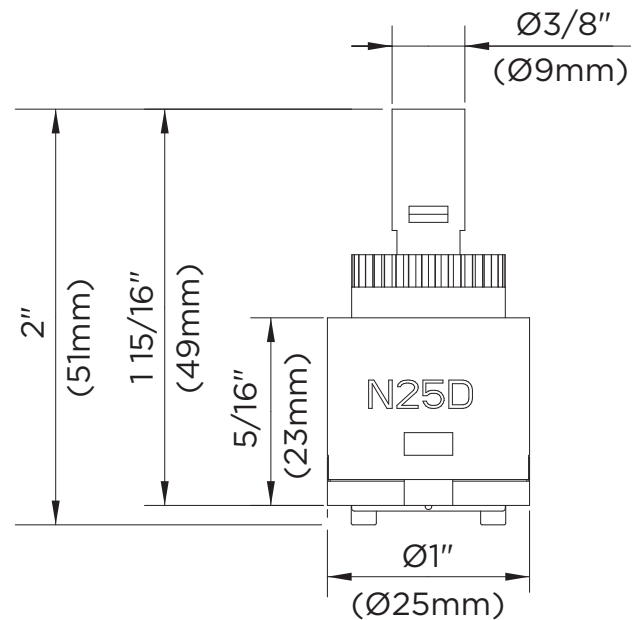

Ceramic Disc Cartridge

Features:

- Ceramic disc cartridge
- 25mm diameter
- Plastic housing
- Meet NSF/ANSI 372 requirements
- Does not have temperature limit stop.

Standards & Certifications:

- NSF 61
- NSF/ANSI 372

Catalog Numbers:

GA507906 Ceramic disc cartridge

Prefixes Available:

None

Suffixes Available:

None

Used in Faucet:

40-335 Logan Square single handle lavatory faucet

40-330 Riverdale single handle lavatory faucet

Job Name	
Date	
Model Specified	
Quantity	
Customer	
Contractor	
Architect/engineer