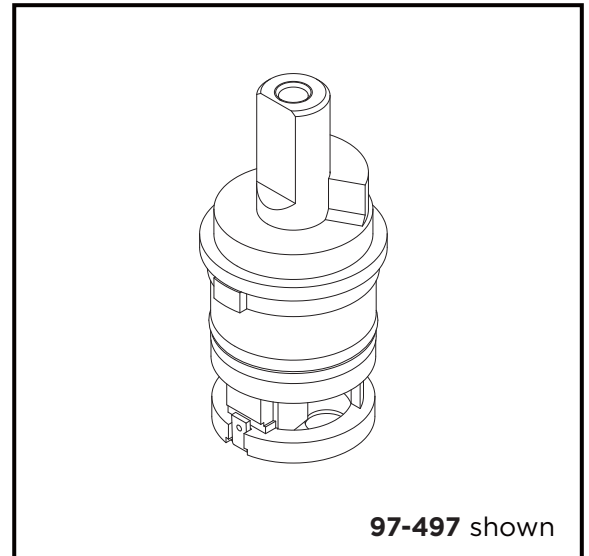

Used in Faucet:

43-145-W

Maxwell SE two handle lavatory faucet

Job Name	
Date	
Model Specified	
Quantity	
Customer	
Contractor	
Architect/engineer	

Metering Cartridge

Features:

- Metering cartridge
- 21mm diameter
- Metal housing