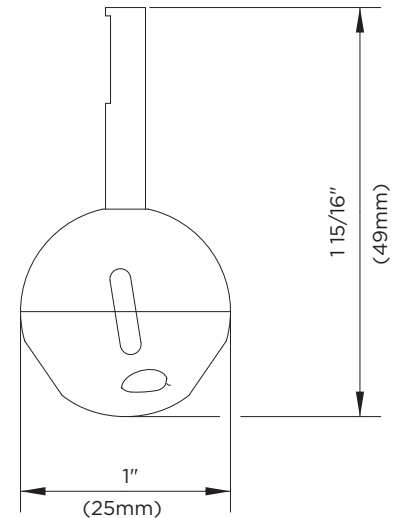

Ceramic Disc Cartridge

Features:

- Ceramic disc cartridge
- 25mm diameter
- Plastic housing
- Meet NSF/ANSI 372 requirements
- Does not have temperature limit stop.

Standards & Certifications:

- NSF 61
- NSF/ANSI 372

- Washerless cartridge
- 25 mm diameter
- Metal housing
- Meet NSF ANSI/372 requirements

Standards & Certifications:

- NSF ANSI/372

Catalog Numbers:

0097499 Washerless cartridge

Prefixes Available:

None

Suffixes Available:

40-465-W

Maxwell SE KTPO faucet

Job Name	
Date	
Model Specified	
Quantity	
Customer	
Contractor	
Architect/engineer	

Washerless Cartridge

Features:

- Washerless cartridge
- 20 mm diameter
- Plastic housing with metal rod
- Meet NSF/ANSI 372 requirements