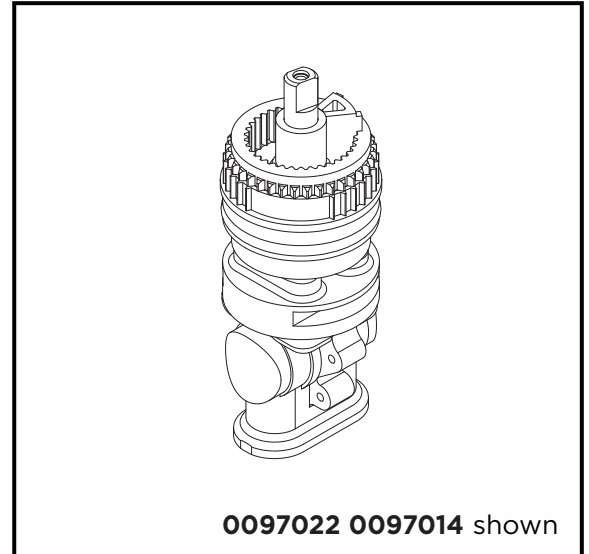

Washerless Cartridge

Features:

- Washerless cartridge
- Anti-Scald capability
- Adjustable temperature limit stop
- Adjustable volume control
- Instant shut off in the event of hot or cold water failure
- Pressure balance design maintains $\pm 3^{\circ}$ F temperature range

Standards & Certifications:

- None

Catalog Numbers:

1. **0097022** Safetemp control cartridge
   0097014 Safetemp assy L/ control cartridge

Prefixes Available:

None

Suffixes Available:

None

Used in Faucet:

- **49-721** Gerber Classics T&S Trim Kits
- **49-731** Gerber Classics T&S Trim Kits
- **49-731-82** Gerber Classics T&S Trim Kits
- **49-700** Gerber Classics T&S Trim Kits
- **49-720** Gerber Classics T&S Trim Kits
- **49-725** Gerber Classics T&S Trim Kits
- **49-730** Gerber Classics T&S Trim Kits
- **49-730-82** Gerber Classics T&S Trim Kits
- **49-733** Gerber Classics T&S Trim Kits
- **49-735** Gerber Classics T&S Trim Kits

Job Name	
Date	
Model Specified	
Quantity	
Customer	
Contractor	
Architect/engineer