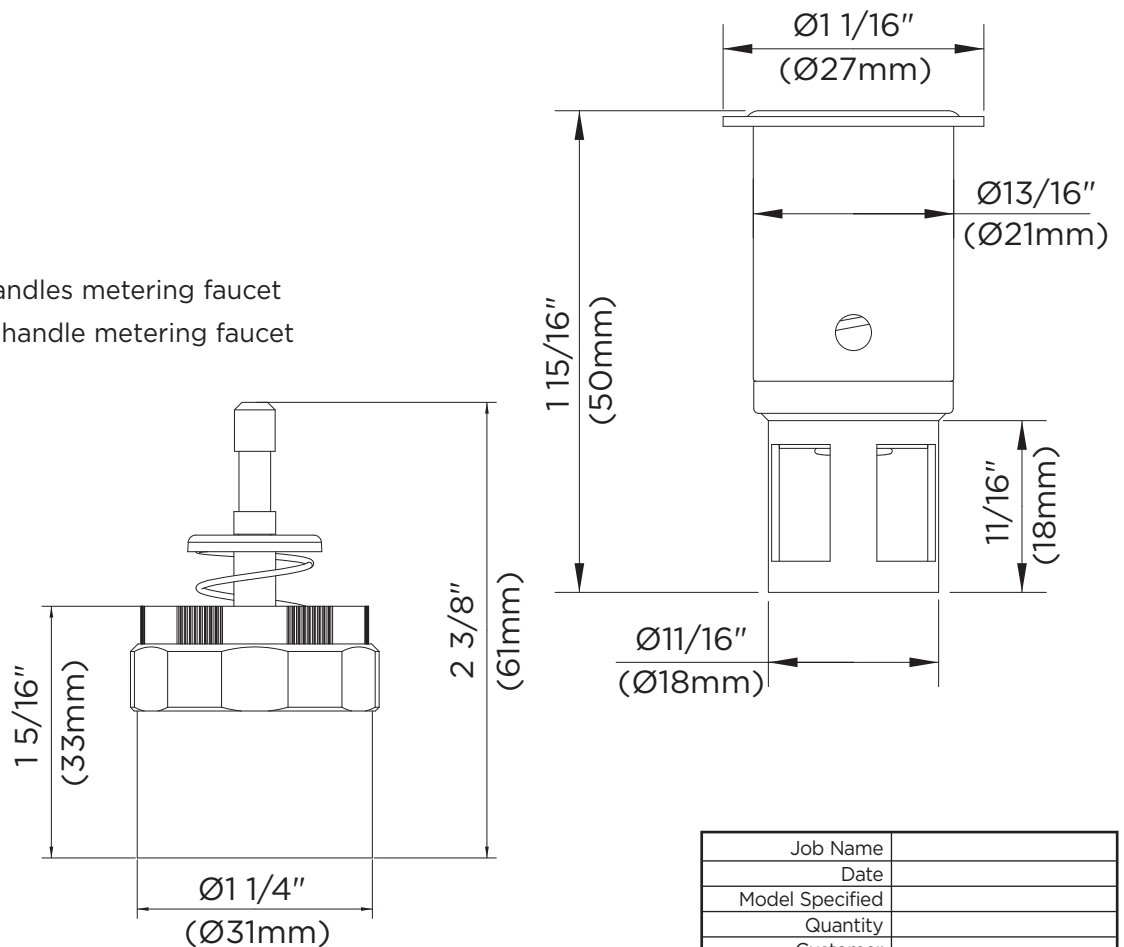

GERBER

97344 & 97345

Metering Cartridge

Features:

- Metering cartridge
- 21mm diameter
- Metal housing

Standards & Certifications:

None

Catalog Numbers:

- **97-344** Actuator Assembly
- **97-345** Metering cartridge

Prefixes Available:

None

Suffixes Available:

None

Used in Faucet:

- **44-340** Two handles metering faucet
- **44-346** Single handle metering faucet

Job Name	
Date	
Model Specified	
Quantity	
Customer	
Contractor	
Architect/engineer	

Gerber Toll Free Technical Support: 888-648-6466
www.gerberonline.com