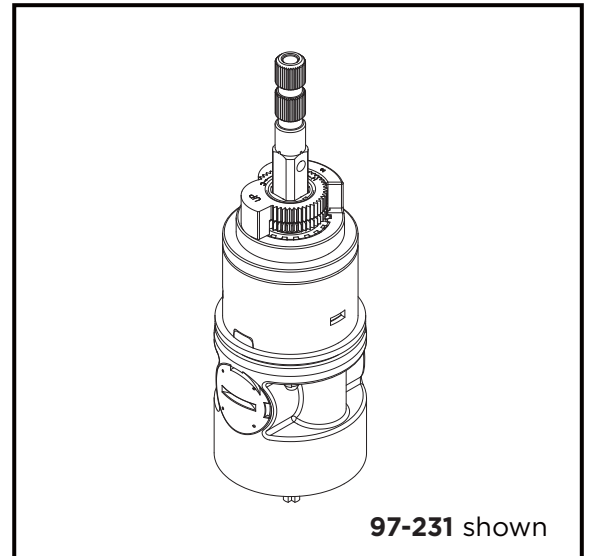

Ceramic Disc Cartridge

Features:

- Ceramic disc cartridge
- Check valve available
- Anti-Scald capability
- Adjustable temperature limit stop
- Adjustable volume control
- Instant shut off in the event of hot or cold water failure
- Pressure balance design maintains $\pm 3^{\circ}$ F temperature range

Standards & Certifications:

- None

Catalog Numbers:

97-231 Ceramic disc pressure balance valve cartridge

Prefixes Available:

None

Suffixes Available:

None

Used in Faucet:

GH-301

Ceramic disc cartridge pressure balance valve, less stops

Job Name	
Date	
Model Specified	
Quantity	
Customer	
Contractor	
Architect/engineer