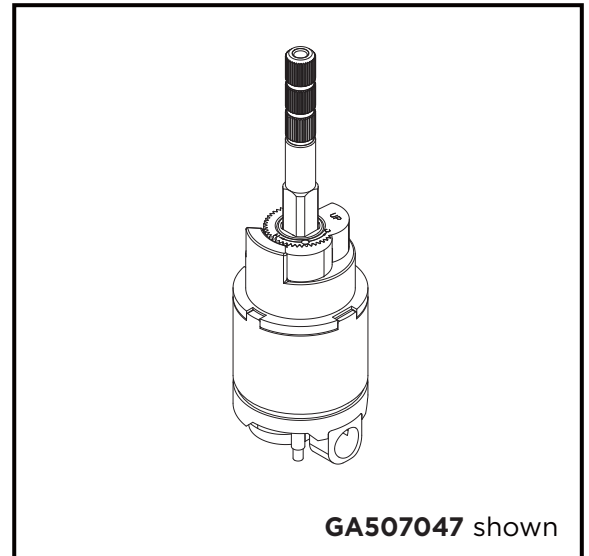

Washerless Cartridge

Features:

- Washerless cartridge
- Anti-Scald capability
- Adjustable temperature limit stop
- Adjustable volume control
- Instant shut off in the event of hot or cold water failure
- Pressure balance design maintains $\pm 3^{\circ}$ F temperature range

Standards & Certifications:

- None

Catalog Numbers:

GA507047 Washerless cartridge

Prefixes Available:

None

Suffixes Available:

None

Used in Faucet:

GS-324 Gerber *PLUS* valve, with stops/ pex-crimp (b&c)

GS-325 Gerber *PLUS* valve, with stops, IPS/ sweat

Job Name	
Date	
Model Specified	
Quantity	
Customer	
Contractor	
Architect/engineer