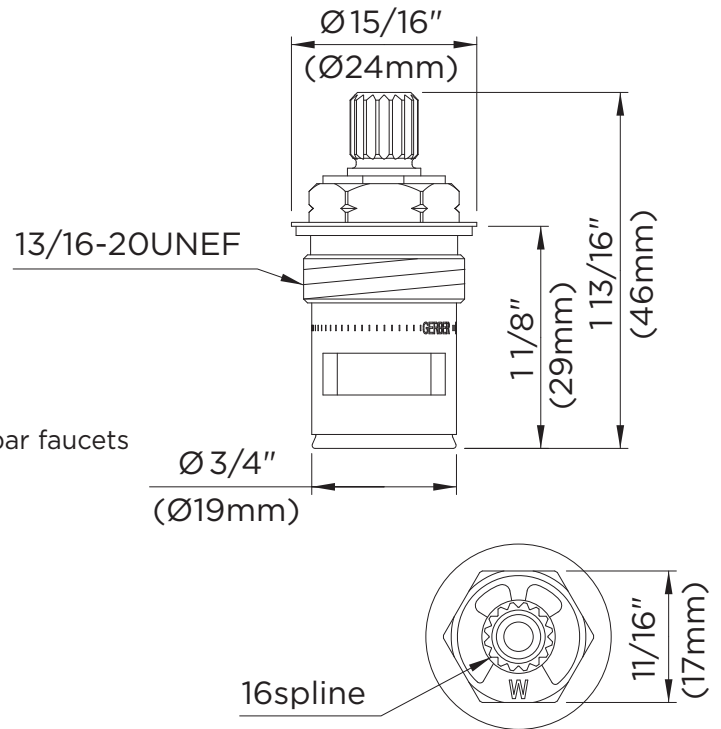

Ceramic Disc Cartridge

Features:

- Ceramic disc cartridge
- 19 mm diameter
- Metal housing
- Meet NSF/ANSI 372 requirements
- Hot or cold marking separately

Standards & Certifications:

- NSF 61
- NSF/ANSI 372

Catalog Numbers:

1. **86-986** Ceramic disc cartridge cold side
   86-987 Ceramic disc cartridge hot side

Prefixes Available:

None

Suffixes Available:

None

Used in Faucet:

Used in all two handle ceramic kitchen, lavatory and bar faucets

43-717	43-817	52-000	52-010
52-080	42-110	42-111	42-113
42-115	49-262	49-282	49-272
59-900	43-480	43-482	43-092
43-232	43-321	43-172	43-222
43-351	43-372	43-465	43-086
43-475	43-075	43-470	43-095
43-462	43-341	43-272	53-100
53-120	53-220	CX-83-803	

Job Name	
Date	
Model Specified	
Quantity	
Customer	
Contractor	
Architect/engineer