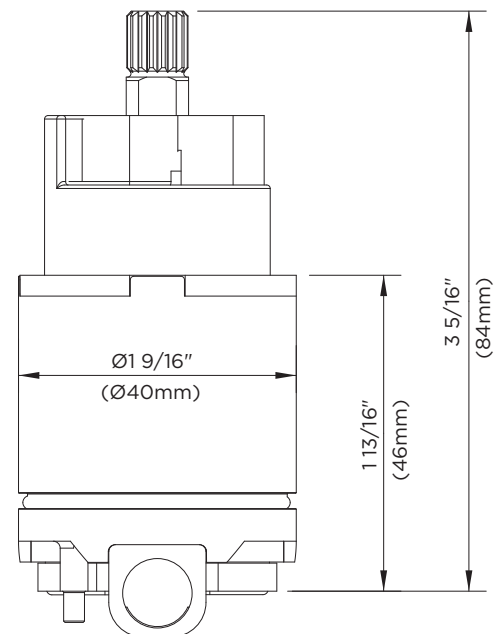

Washerless Cartridge

Features:

- Washerless cartridge
- Anti-Scald capability
- Adjustable temperature limit stop
- Adjustable volume control
- Instant shut off in the event of hot or cold water failure
- Pressure balance design maintains $\pm 3^{\circ}$ F temperature range

Standards & Certifications:

- None

Catalog Numbers:

GA507978 Washerless pressure balance cartridge

Prefixes Available:

None

Suffixes Available:

None

Used in Faucet:

GS-313

Gerber PLUS washerless PBV valve, CPVC with stops

GS-313-PK

Gerber PLUS washerless PBV valve, CPVC with stops,
Gerber pak

GS-314-PK

Gerber PLUS washerless PBV valve, PEX-b/c with stops,
Gerber pak

GS-315

Gerber PLUS washerless PBV valve, IPS/sweat with stops

GS-315-PK

Gerber PLUS washerless PBV valve, IPS/sweat with stops

GS-317-PK

Gerber PLUS washerless PBV valve, PEX-a with stops,
Gerber pak

Job Name	
Date	
Model Specified	
Quantity	
Customer	
Contractor	
Architect/engineer