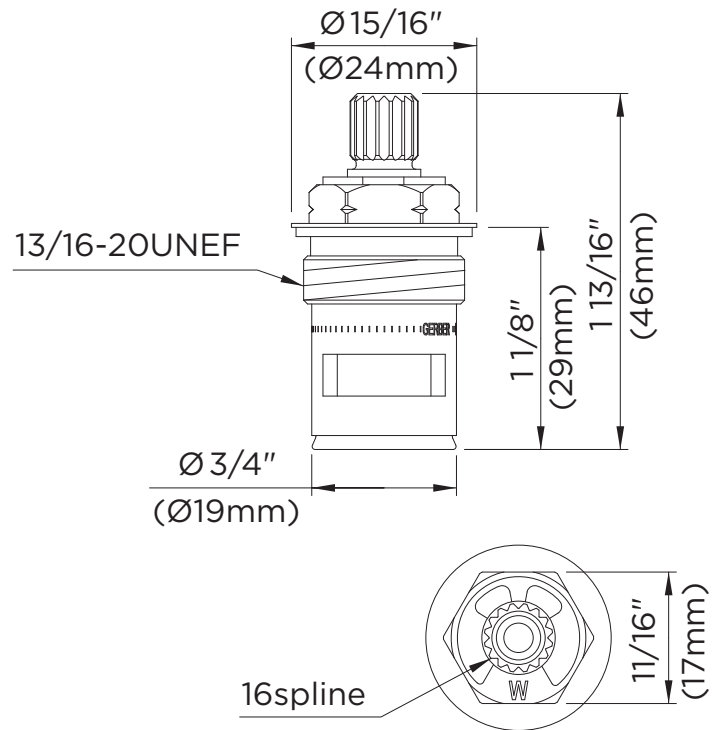

GERBER

86-986 86-987

Ceramic Disc Cartridge

Features:

- Ceramic disc cartridge
- 19 mm diameter
- Metal housing
- Meet CA AB 1953 requirements
- Hot or cold marking separately

Standards & Certifications:

- NSF 61
- CA AB 1953

Catalog Numbers:

1. **86-986** Ceramic disc cartridge cold side
   86-987 Ceramic disc cartridge hot side

Prefixes Available:

None

Suffixes Available:

None

Used in Faucet:

- **43-717** Abigail two handle kitchen faucet
- **43-817** Abigail two handle kitchen faucet
- **52-000** Hardwater two handle kitchen faucet
- **52-010** Hardwater two handle kitchen faucet
- **52-080** Hardwater two handle kitchen faucet
- **42-110** Maxwell two handle kitchen faucet
- **42-111** Maxwell two handle kitchen faucet
- **42-113** Maxwell two handle kitchen faucet
- **42-115** Maxwell two handle kitchen faucet
- **49-262** Brianne bar faucet
- **49-282** Abigail bar faucet

Job Name	
Date	
Model Specified	
Quantity	
Customer	
Contractor	
Architect/engineer	

Gerber Toll Free Technical Support: 888-648-6466
www.gerberonline.com