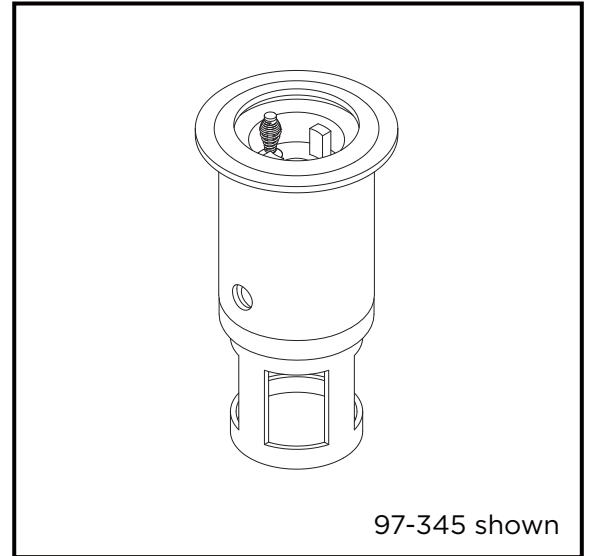

Metering Cartridge

Features:

- Metering cartridge
- 21mm diameter
- Metal housing

Standards & Certifications:

None

Catalog Numbers:

97-345 Metering cartridge

Prefixes Available:

None

Suffixes Available:

None

Used in Faucet:

- **44-346** Single handle metering faucet
- **44-340** Two handles metering faucet

Job Name	
Date	
Model Specified	
Quantity	
Customer	
Contractor	
Architect/engineer