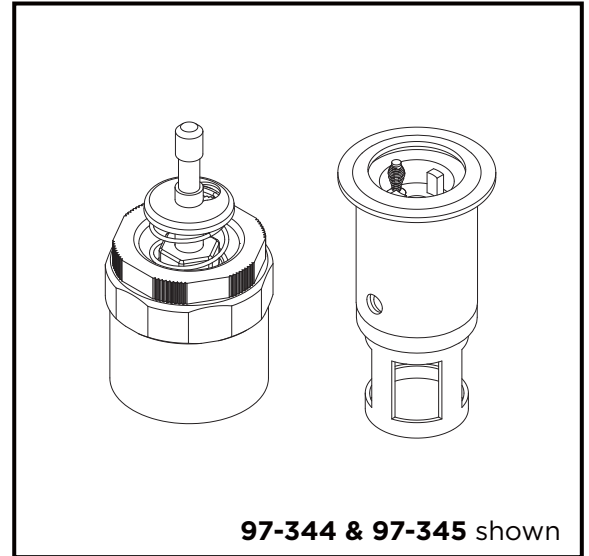

GERBER

97344 & 97345

Metering Cartridge

Features:

- Metering cartridge
- 21mm diameter
- Metal housing

Standards & Certifications:

None

Catalog Numbers:

- **97-344** Actuator Assembly
- **97-345** Metering cartridge

Prefixes Available:

None

Suffixes Available:

None

Used in Faucet:

- **44-340** Two handles metering faucet
- **44-346** Single handle metering faucet

Job Name	
Date	
Model Specified	
Quantity	
Customer	
Contractor	
Architect/engineer	

Gerber Toll Free Technical Support: 888-648-6466
www.gerberonline.com