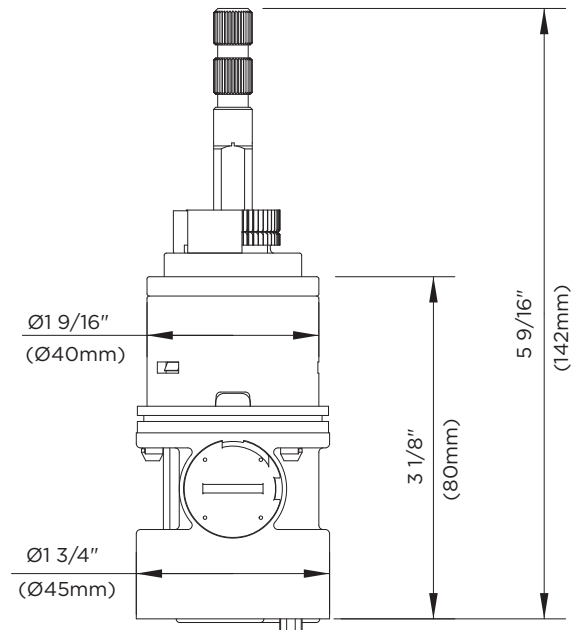

Ceramic Disc Cartridge

Features:

- Ceramic disc cartridge
- Check valve available
- Anti-Scald capability
- Adjustable temperature limit stop
- Adjustable volume control
- Instant shut off in the event of hot or cold water failure
- Pressure balance design maintains $\pm 3^{\circ}$ F temperature range

Standards & Certifications:

- None

Catalog Numbers:

97-231 Ceramic disc pressure balance valve cartridge

Prefixes Available:

None

Suffixes Available:

None

Used in Faucet:

GH-301

Ceramic disc cartridge pressure balance valve, less stops

Job Name	
Date	
Model Specified	
Quantity	
Customer	
Contractor	
Architect/engineer