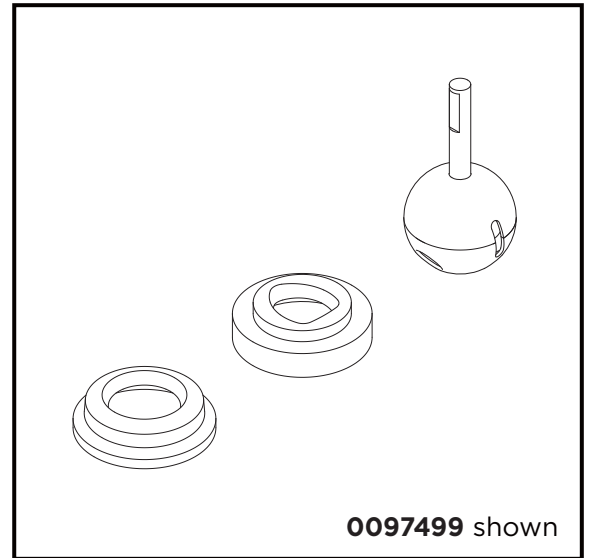

40-465-W

Maxwell SE KTPO faucet

Job Name	
Date	
Model Specified	
Quantity	
Customer	
Contractor	
Architect/engineer	

Washerless Cartridge

Features:

- Washerless cartridge
- 20 mm diameter
- Plastic housing with metal rod
- Meet NSF/ANSI 372 requirements