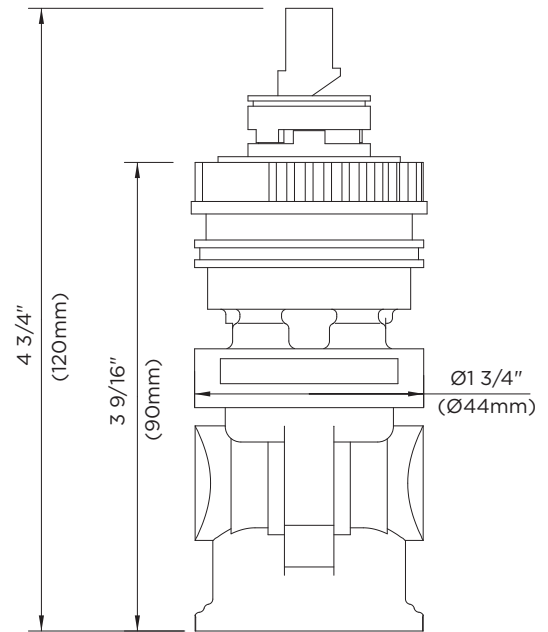

Job Name	
Date	
Model Specified	
Quantity	
Customer	
Contractor	
Architect/engineer	

Ceramic Disc Cartridge

Features:

- Ceramic disc cartridge
- 35 mm diameter
- Metal housing
- Meet CA AB 1953 requirements
- Temperature limited stops