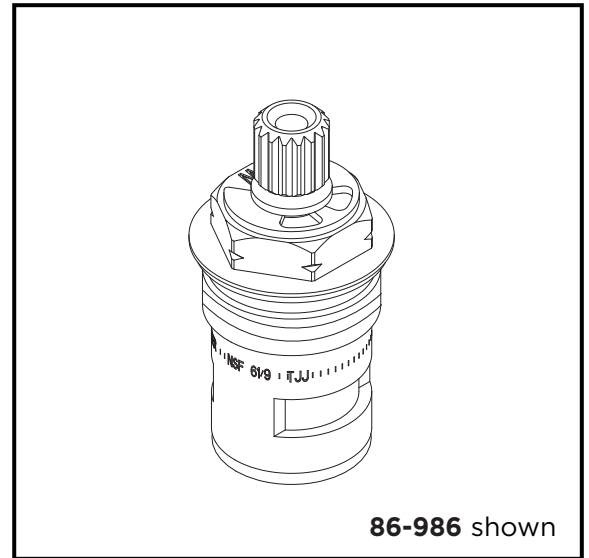

Ceramic Disc Cartridge

Features:

- Ceramic disc cartridge
- 19 mm diameter
- Metal housing
- Meet NSF/ANSI 372 requirements
- Hot or cold marking separately

Standards & Certifications:

- NSF 61
- NSF/ANSI 372

Catalog Numbers:

1. **86-986** Ceramic disc cartridge cold side
   86-987 Ceramic disc cartridge hot side

Prefixes Available:

None

Suffixes Available:

None

Used in Faucet:

Used in all two handle ceramic kitchen, lavatory and bar faucets

43-717	43-817	52-000	52-010
52-080	42-110	42-111	42-113
42-115	49-262	49-282	49-272
59-900	43-480	43-482	43-092
43-232	43-321	43-172	43-222
43-351	43-372	43-465	43-086
43-475	43-075	43-470	43-095
43-462	43-341	43-272	53-100
53-120	53-220	CX-83-803	

Job Name	
Date	
Model Specified	
Quantity	
Customer	
Contractor	
Architect/engineer