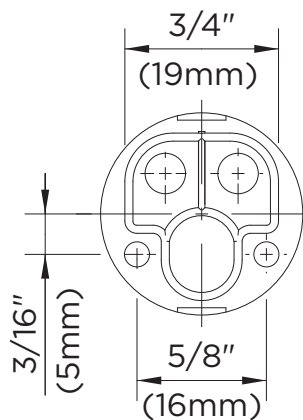

Ceramic Disc Cartridge

Features:

- Ceramic disc cartridge
- 25mm diameter
- Plastic housing
- Meet NSF/ANSI 372 requirements
- Does not have temperature limit stop.

Standards & Certifications:

- NSF 61
- NSF/ANSI 372

Catalog Numbers:

GA507906 Ceramic disc cartridge

Prefixes Available:

None

Suffixes Available:

None

Used in Faucet:

40-335 Logan Square single handle lavatory faucet

40-330 Riverdale single handle lavatory faucet

Job Name	
Date	
Model Specified	
Quantity	
Customer	
Contractor	
Architect/engineer