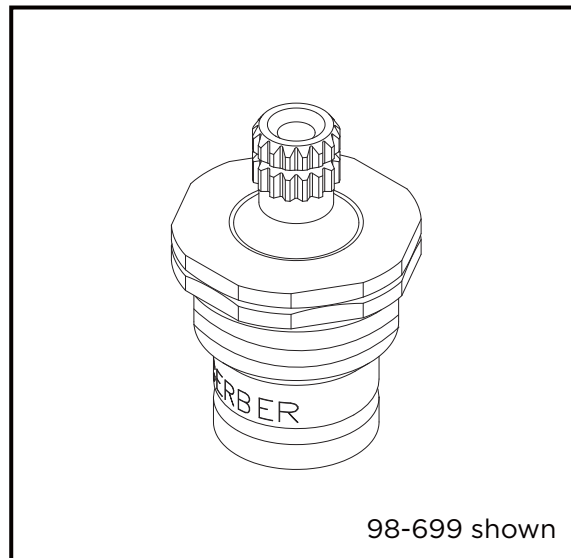

Compression Cartridge

Features:

- Compression cartridge
- 17 mm diameter
- Metal housing
- Meet CA AB 1953 requirements
- Hot or cold marking separately

Standards & Certifications:

- NSF 61
- CA AB 1953

Catalog Numbers:

98-698 Compression cartridge cold side

98-699 Compression cartridge hot side

Prefixes Available:

None

Suffixes Available:

None

Used in Faucet:

- **42-136** Gerber Classics two handle kitchen faucet
- **42-236** Gerber Classics two handle kitchen faucet
- **42-426** Gerber Classics two handle kitchen faucet
- **42-526** Gerber Classics two handle kitchen faucet
- **42-630** Gerber Classics two handle kitchen faucet
- **42-631** Gerber Classics two handle kitchen faucet
- **42-690** Gerber Classics two handle kitchen faucet
- **42-691** Gerber Classics two handle kitchen faucet
- **43-411** Gerber Classics two handle lavatory faucet
- **43-413** Gerber Classics two handle lavatory faucet
- **43-431** Gerber Classics two handle lavatory faucet
- **43-432** Gerber Classics two handle lavatory faucet
- **43-071** Gerber Classics two handle lavatory faucet

Job Name	
Date	
Model Specified	
Quantity	
Customer	
Contractor	
Architect/engineer