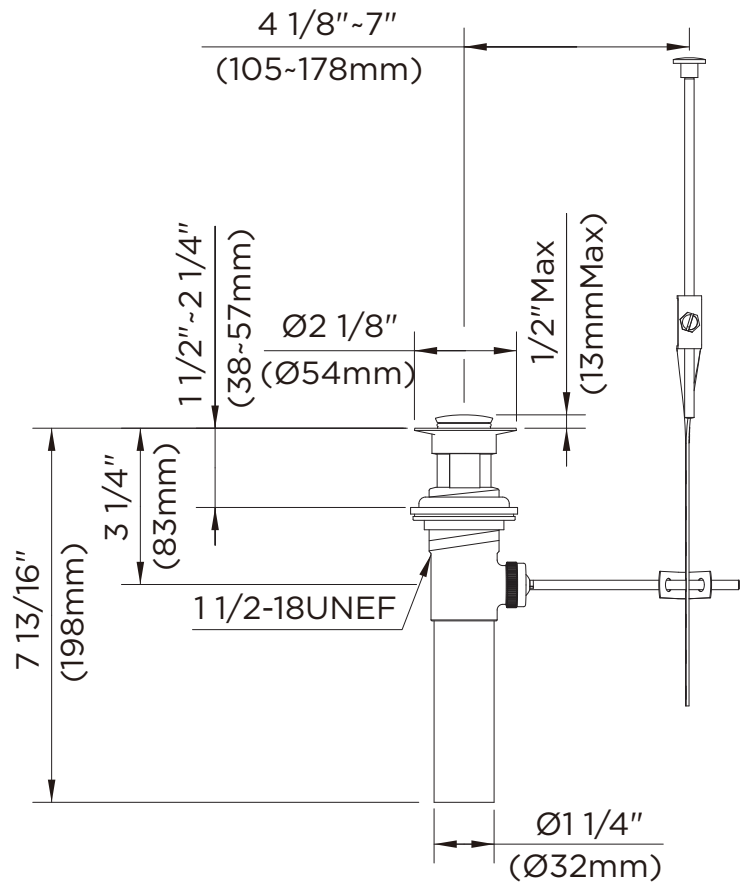

Features:

- Metal pop up drain
- Max deck thickness 2-1/4"
- Vandal proof
- Available in rough brass only

Standards & Certifications:

None

Catalog Numbers:

97-735 Rough brass

Suffixes Available:

None

Job Name	
Date	
Model Specified	
Quantity	
Customer	
Contractor	
Architect/engineer