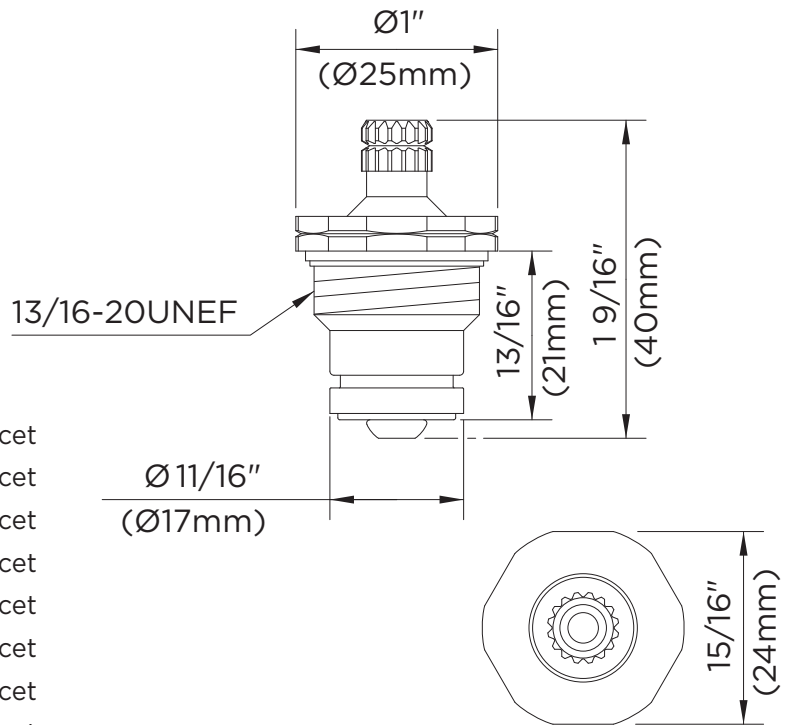

Compression Cartridge

Features:

- Compression cartridge
- 17 mm diameter
- Metal housing
- Meet NSF/ANSI 372 requirements
- Hot or cold marking separately

Standards & Certifications:

- NSF 61
- NSF/ANSI 372

Catalog Numbers:

98-688 Compression cartridge hot side

98-689 Compression cartridge cold side

Prefixes Available:

None

Suffixes Available:

None

Used in Faucet:

- **42-136** Gerber Classics two handle kitchen faucet
- **42-236** Gerber Classics two handle kitchen faucet
- **42-426** Gerber Classics two handle kitchen faucet
- **42-526** Gerber Classics two handle kitchen faucet
- **42-630** Gerber Classics two handle kitchen faucet
- **42-631** Gerber Classics two handle kitchen faucet
- **42-690** Gerber Classics two handle kitchen faucet
- **42-691** Gerber Classics two handle kitchen faucet
- **43-411** Gerber Classics two handle lavatory faucet
- **43-413** Gerber Classics two handle lavatory faucet
- **43-431** Gerber Classics two handle lavatory faucet
- **43-432** Gerber Classics two handle lavatory faucet
- **43-071** Gerber Classics two handle lavatory faucet

Job Name	
Date	
Model Specified	
Quantity	
Customer	
Contractor	
Architect/engineer