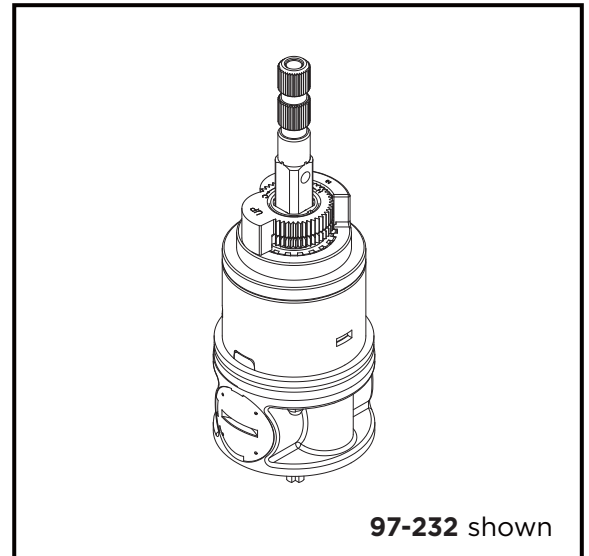

Ceramic Disc Cartridge

Features:

- Ceramic disc cartridge
- Anti-Scald capability
- Adjustable temperature limit stop
- Adjustable volume control
- Instant shut off in the event of hot or cold water failure
- Pressure balance design maintains $\pm 3^{\circ}$ F temperature range

Standards & Certifications:

- None

Catalog Numbers:

97-232 Ceramic disc pressure balance valve cartridge

Prefixes Available:

None

Suffixes Available:

None

Used in Faucet:

GH-305

Ceramic disc cartridge pressure balance valve, with stops

Job Name	
Date	
Model Specified	
Quantity	
Customer	
Contractor	
Architect/engineer