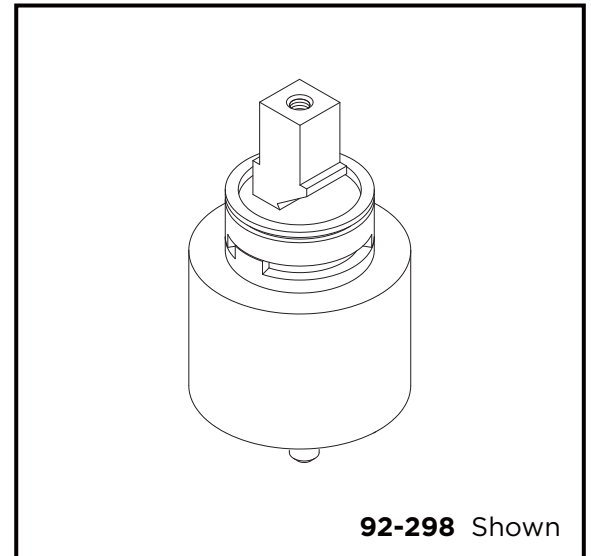

Ceramic Disc Cartridge

Features:

- Ceramic disc cartridge
- 35 mm diameter
- Plastic housing
- Meet NSF/ANSI 372 requirements
- Temperature limited stops

Standards & Certifications:

- NSF 61
- NSF/ANSI 372

Catalog Numbers:

92-298 Ceramic disc cartridge

Prefixes Available:

None

Suffixes Available:

None

Used in Faucet:

Used in all single handle ceramic kitchen and single handle lavatory faucets except for Logan Square and Riverdale

40-475	40-471	40-480	40-490
40-485	40-183	40-193	40-161
40-163	40-151	40-451	40-351
40-110	40-111	40-112	40-325
43-082	40-584	40-140	40-141
40-142	40-143	40-144	40-145

Job Name	
Date	
Model Specified	
Quantity	
Customer	
Contractor	
Architect/engineer	

Gerber Toll Free Technical Support: 888-648-6466
www.gerberonline.com