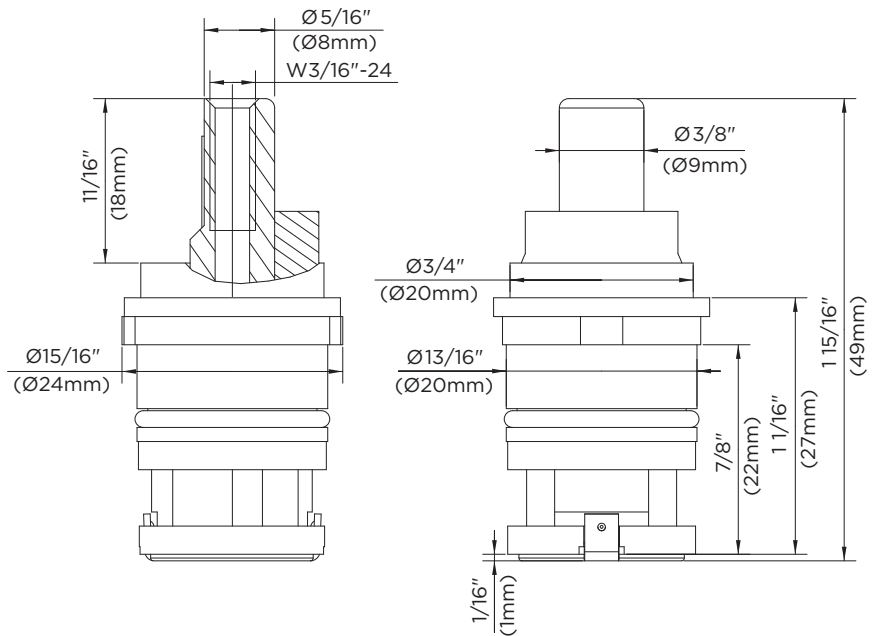

Washerless Cartridge

Features:

- Washerless cartridge
- 20 mm diameter
- Plastic housing with plastic rod
- Meet NSF/ANSI 372 requirements

Standards & Certifications:

- NSF 61
- NSF/ANSI 372 compliant

Catalog Numbers:

GA507043N Washerless cartridge

Prefixes Available:

None

Suffixes Available:

None

Used in Faucet:

GE100430T

Maxwell two handle laundry faucet

Job Name	
Date	
Model Specified	
Quantity	
Customer	
Contractor	
Architect/engineer