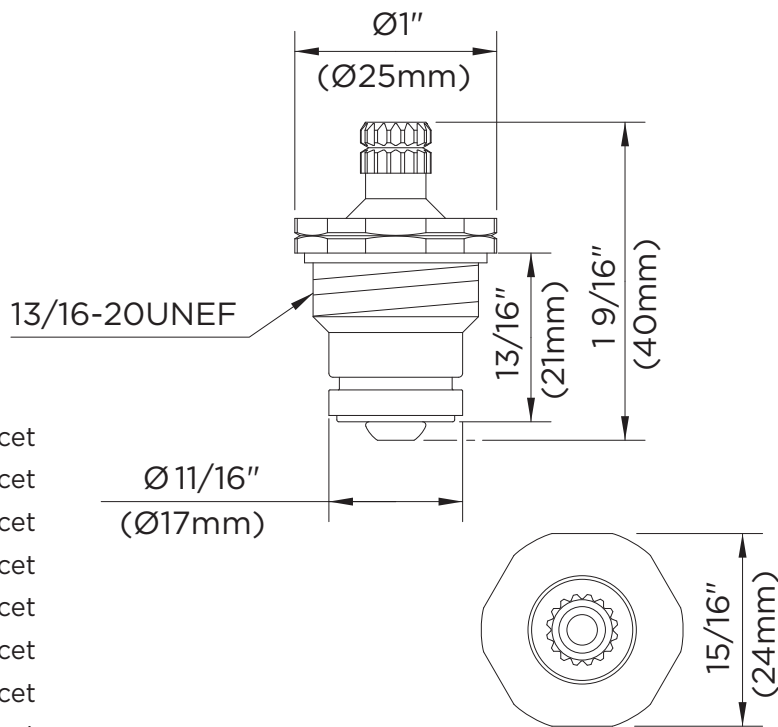

Compression Cartridge

Features:

- Compression cartridge
- 17 mm diameter
- Metal housing
- Meet CA AB 1953 requirements
- Hot or cold marking separately

Standards & Certifications:

- NSF 61
- CA AB 1953

Catalog Numbers:

98-698 Compression cartridge cold side

98-699 Compression cartridge hot side

Prefixes Available:

None

Suffixes Available:

None

Used in Faucet:

- **42-136** Gerber Classics two handle kitchen faucet
- **42-236** Gerber Classics two handle kitchen faucet
- **42-426** Gerber Classics two handle kitchen faucet
- **42-526** Gerber Classics two handle kitchen faucet
- **42-630** Gerber Classics two handle kitchen faucet
- **42-631** Gerber Classics two handle kitchen faucet
- **42-690** Gerber Classics two handle kitchen faucet
- **42-691** Gerber Classics two handle kitchen faucet
- **43-411** Gerber Classics two handle lavatory faucet
- **43-413** Gerber Classics two handle lavatory faucet
- **43-431** Gerber Classics two handle lavatory faucet
- **43-432** Gerber Classics two handle lavatory faucet
- **43-071** Gerber Classics two handle lavatory faucet

Job Name	
Date	
Model Specified	
Quantity	
Customer	
Contractor	
Architect/engineer