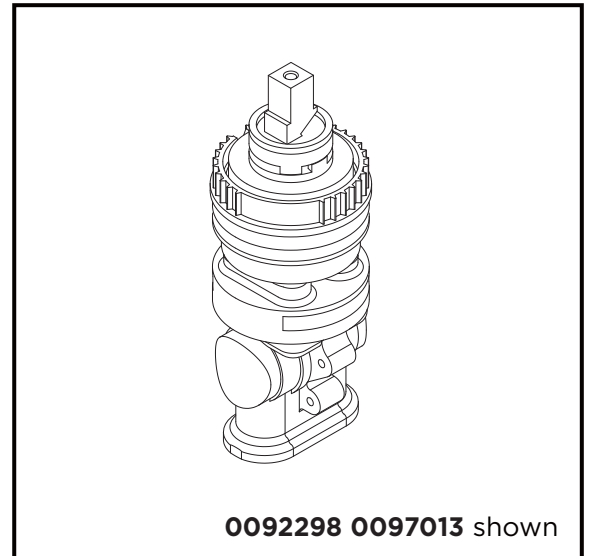

Job Name	
Date	
Model Specified	
Quantity	
Customer	
Contractor	
Architect/engineer	

Ceramic Disc Cartridge

Features:

- Ceramic disc cartridge
- 35 mm diameter
- Metal housing
- Meet CA AB 1953 requirements
- Temperature limited stops