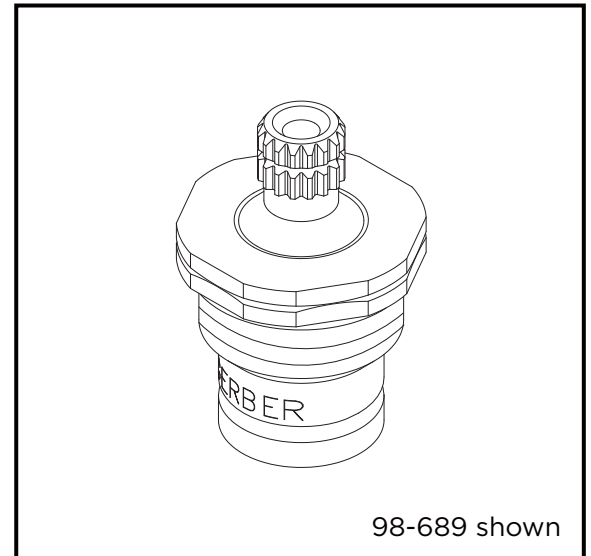

Compression Cartridge

Features:

- Compression cartridge
- 17 mm diameter
- Metal housing
- Meet NSF/ANSI 372 requirements
- Hot or cold marking separately

Standards & Certifications:

- NSF 61
- NSF/ANSI 372

Catalog Numbers:

98-688 Compression cartridge hot side

98-689 Compression cartridge cold side

Prefixes Available:

None

Suffixes Available:

None

Used in Faucet:

- **42-136** Gerber Classics two handle kitchen faucet
- **42-236** Gerber Classics two handle kitchen faucet
- **42-426** Gerber Classics two handle kitchen faucet
- **42-526** Gerber Classics two handle kitchen faucet
- **42-630** Gerber Classics two handle kitchen faucet
- **42-631** Gerber Classics two handle kitchen faucet
- **42-690** Gerber Classics two handle kitchen faucet
- **42-691** Gerber Classics two handle kitchen faucet
- **43-411** Gerber Classics two handle lavatory faucet
- **43-413** Gerber Classics two handle lavatory faucet
- **43-431** Gerber Classics two handle lavatory faucet
- **43-432** Gerber Classics two handle lavatory faucet
- **43-071** Gerber Classics two handle lavatory faucet

Job Name	
Date	
Model Specified	
Quantity	
Customer	
Contractor	
Architect/engineer