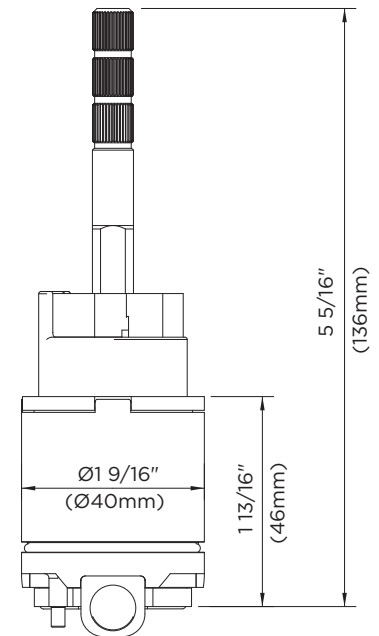

Washerless Cartridge

Features:

- Washerless cartridge
- Anti-Scald capability
- Adjustable temperature limit stop
- Adjustable volume control
- Instant shut off in the event of hot or cold water failure
- Pressure balance design maintains $\pm 3^{\circ}$ F temperature range

Standards & Certifications:

- None

Catalog Numbers:

GA507047 Washerless cartridge

Prefixes Available:

None

Suffixes Available:

None

Used in Faucet:

GS-324 Gerber *PLUS* valve, with stops/ pex-crimp (b&c)

GS-325 Gerber *PLUS* valve, with stops, IPS/ sweat

Job Name	
Date	
Model Specified	
Quantity	
Customer	
Contractor	
Architect/engineer