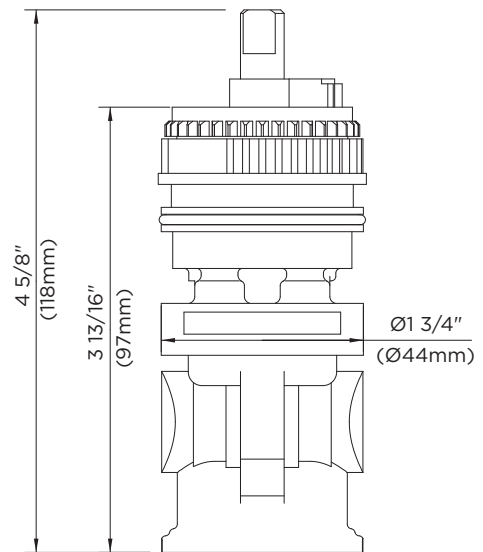

Washerless Cartridge

Features:

- Washerless cartridge
- Anti-Scald capability
- Adjustable temperature limit stop
- Adjustable volume control
- Instant shut off in the event of hot or cold water failure
- Pressure balance design maintains $\pm 3^{\circ}$ F temperature range

Standards & Certifications:

- None

Catalog Numbers:

1. **0097022** Safetemp control cartridge
   0097014 Safetemp assy L/ control cartridge

Prefixes Available:

None

Suffixes Available:

None

Used in Faucet:

- **49-721** Gerber Classics T&S Trim Kits
- **49-731** Gerber Classics T&S Trim Kits
- **49-731-82** Gerber Classics T&S Trim Kits
- **49-700** Gerber Classics T&S Trim Kits
- **49-720** Gerber Classics T&S Trim Kits
- **49-725** Gerber Classics T&S Trim Kits
- **49-730** Gerber Classics T&S Trim Kits
- **49-730-82** Gerber Classics T&S Trim Kits
- **49-733** Gerber Classics T&S Trim Kits
- **49-735** Gerber Classics T&S Trim Kits

Job Name	
Date	
Model Specified	
Quantity	
Customer	
Contractor	
Architect/engineer