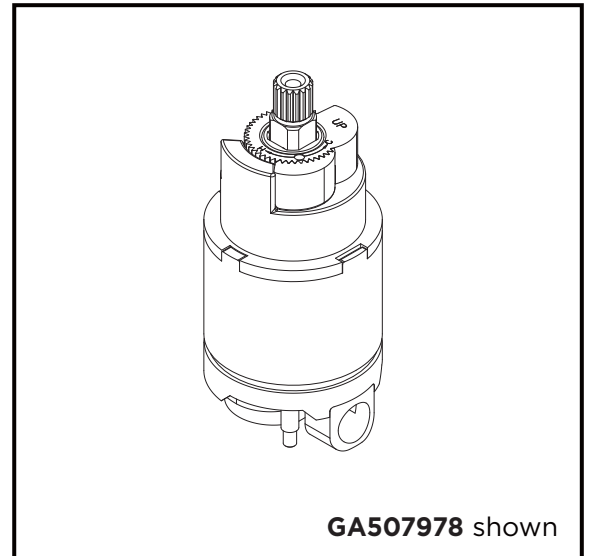

Washerless Cartridge

Features:

- Washerless cartridge
- Anti-Scald capability
- Adjustable temperature limit stop
- Adjustable volume control
- Instant shut off in the event of hot or cold water failure
- Pressure balance design maintains $\pm 3^{\circ}$ F temperature range

Standards & Certifications:

- None

Catalog Numbers:

GA507978 Washerless pressure balance cartridge

Prefixes Available:

None

Suffixes Available:

None

Used in Faucet:

GS-313

Gerber PLUS washerless PBV valve, CPVC with stops

GS-313-PK

Gerber PLUS washerless PBV valve, CPVC with stops,
Gerber pak

GS-314-PK

Gerber PLUS washerless PBV valve, PEX-b/c with stops,
Gerber pak

GS-315

Gerber PLUS washerless PBV valve, IPS/sweat with stops

GS-315-PK

Gerber PLUS washerless PBV valve, IPS/sweat with stops

GS-317-PK

Gerber PLUS washerless PBV valve, PEX-a with stops,
Gerber pak

Job Name	
Date	
Model Specified	
Quantity	
Customer	
Contractor	
Architect/engineer