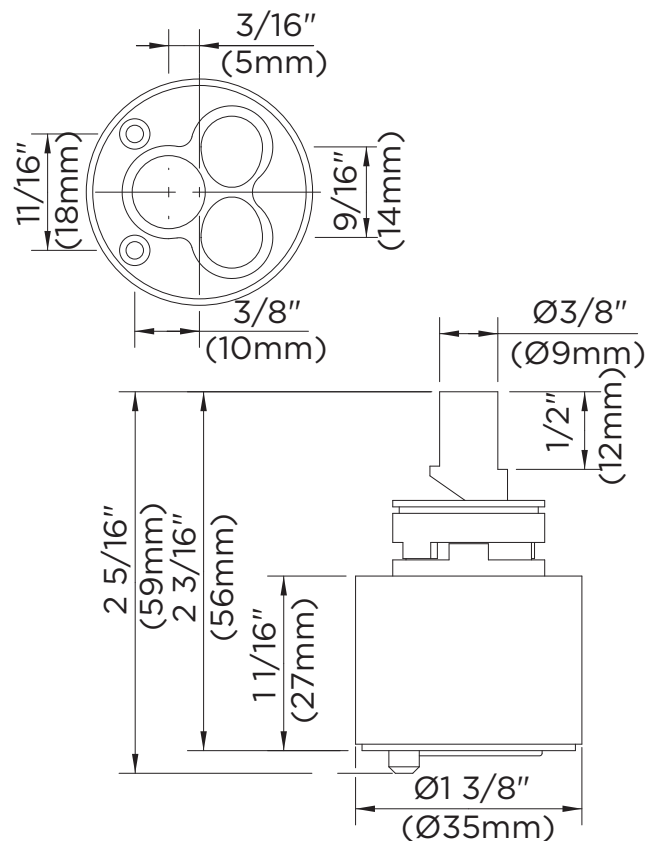

Ceramic Disc Cartridge

Features:

- Ceramic disc cartridge
- 35 mm diameter
- Plastic housing
- Meet NSF/ANSI 372 requirements
- Temperature limited stops

Standards & Certifications:

- NSF 61
- NSF/ANSI 372

Catalog Numbers:

92-298 Ceramic disc cartridge

Prefixes Available:

None

Suffixes Available:

None

Used in Faucet:

Used in all single handle ceramic kitchen and single handle lavatory faucets except for Logan Square and Riverdale

40-475	40-471	40-480	40-490
40-485	40-183	40-193	40-161
40-163	40-151	40-451	40-351
40-110	40-111	40-112	40-325
43-082	40-584	40-140	40-141
40-142	40-143	40-144	40-145

Job Name	
Date	
Model Specified	
Quantity	
Customer	
Contractor	
Architect/engineer	

Gerber Toll Free Technical Support: 888-648-6466
www.gerberonline.com