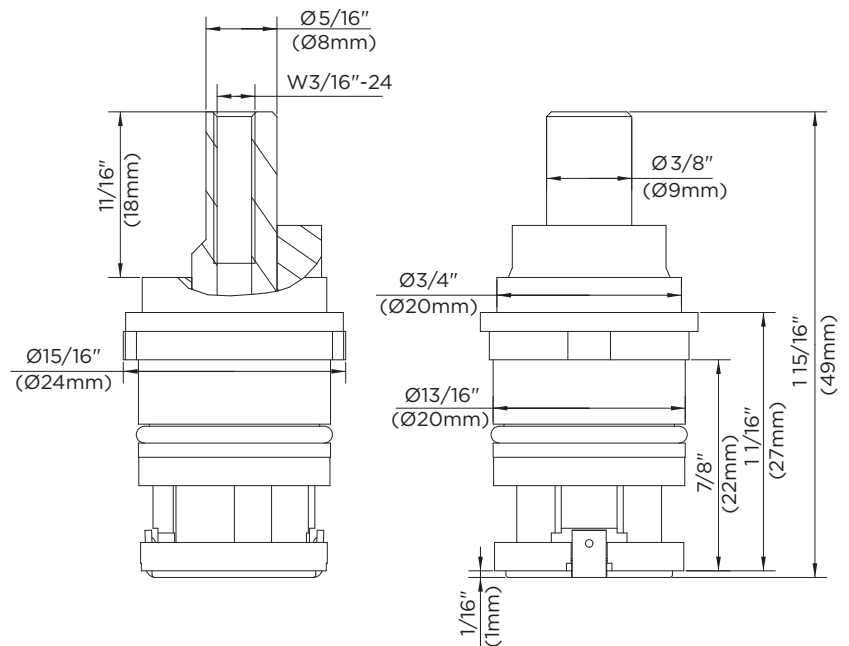

Used in Faucet:

43-145-W

Maxwell SE two handle lavatory faucet

Job Name	
Date	
Model Specified	
Quantity	
Customer	
Contractor	
Architect/engineer	

Metering Cartridge

Features:

- Metering cartridge
- 21mm diameter
- Metal housing