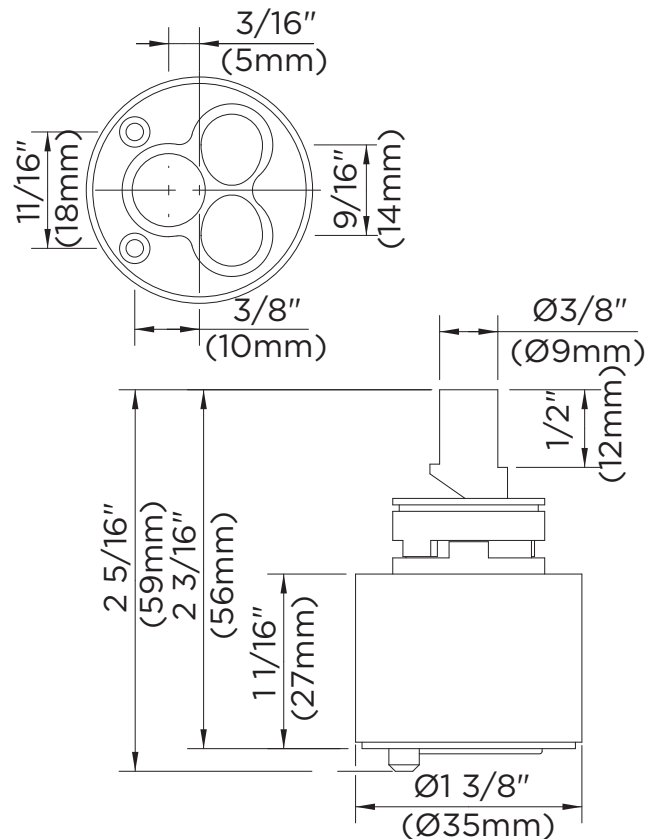

Ceramic Disc Cartridge

Features:

- Ceramic disc cartridge
- 35 mm diameter
- Metal housing
- Meet CA AB 1953 requirements
- Temperature limited stops

Standards & Certifications:

- NSF 61
- CA AB 1953 compliant

Catalog Numbers:

92-308 Ceramic disc cartridge

Prefixes Available:

None

Suffixes Available:

None

Used in Faucet:

- **40-475** Wicher Park pull-down kitchen faucet
- **40-471** Daylene pull-down kitchen faucet
- **40-480** Brianne pull-out kitchen faucet
- **40-490** Abigail pull-out kitchen faucet
- **40-485** Allerton pull-out kitchen faucet
- **40-183** Brianne single handle kitchen faucet
- **40-193** Abigail single handle kitchen faucet
- **40-161** Allerton single handle kitchen faucet
- **40-163** Allerton single handle kitchen faucet
- **40-151** Allerton single handle kitchen faucet
- **40-451** Allerton single handle kitchen faucet
- **40-351** Allerton single handle kitchen faucet

Job Name	
Date	
Model Specified	
Quantity	
Customer	
Contractor	
Architect/engineer