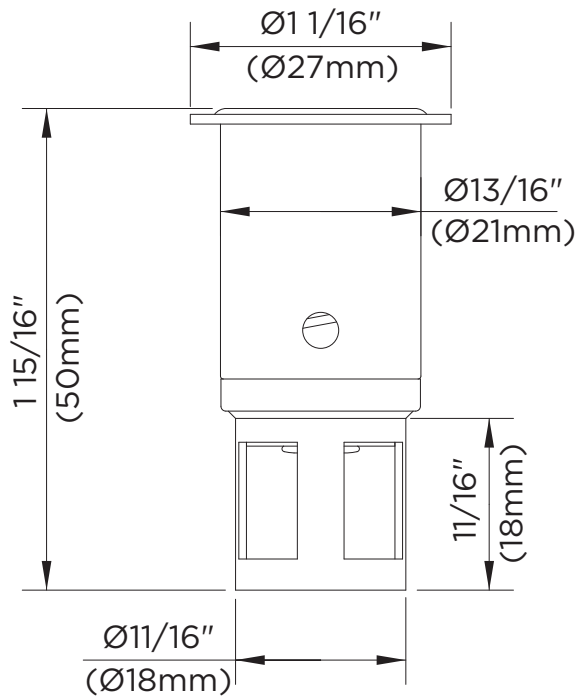

Metering Cartridge

Features:

- Metering cartridge
- 21mm diameter
- Metal housing

Standards & Certifications:

None

Catalog Numbers:

97-345 Metering cartridge

Prefixes Available:

None

Suffixes Available:

None

Used in Faucet:

- **44-346** Single handle metering faucet
- **44-340** Two handles metering faucet

Job Name	
Date	
Model Specified	
Quantity	
Customer	
Contractor	
Architect/engineer