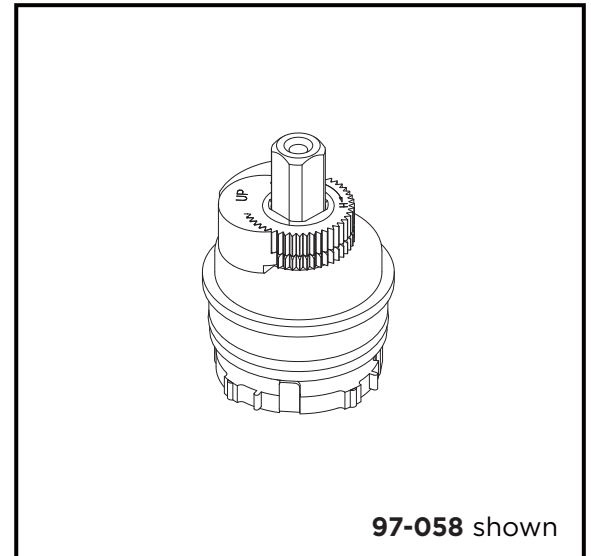

Washerless Cartridge

Features:

- Washerless cartridge
- Anti-Scald capability
- Adjustable temperature limit stop
- Pressure balance design maintains $\pm 3^{\circ}$ F temperature range

Standards & Certifications:

- None

Catalog Numbers:

97-058 Washerless pressure balance cartridge

Prefixes Available:

None

Suffixes Available:

None

Used in Faucet:

GS-303

Washerless PBV valve, IPS with adapters

GS-305

Washerless PBV valve, sweat connectors without adapters

Job Name	
Date	
Model Specified	
Quantity	
Customer	
Contractor	
Architect/engineer